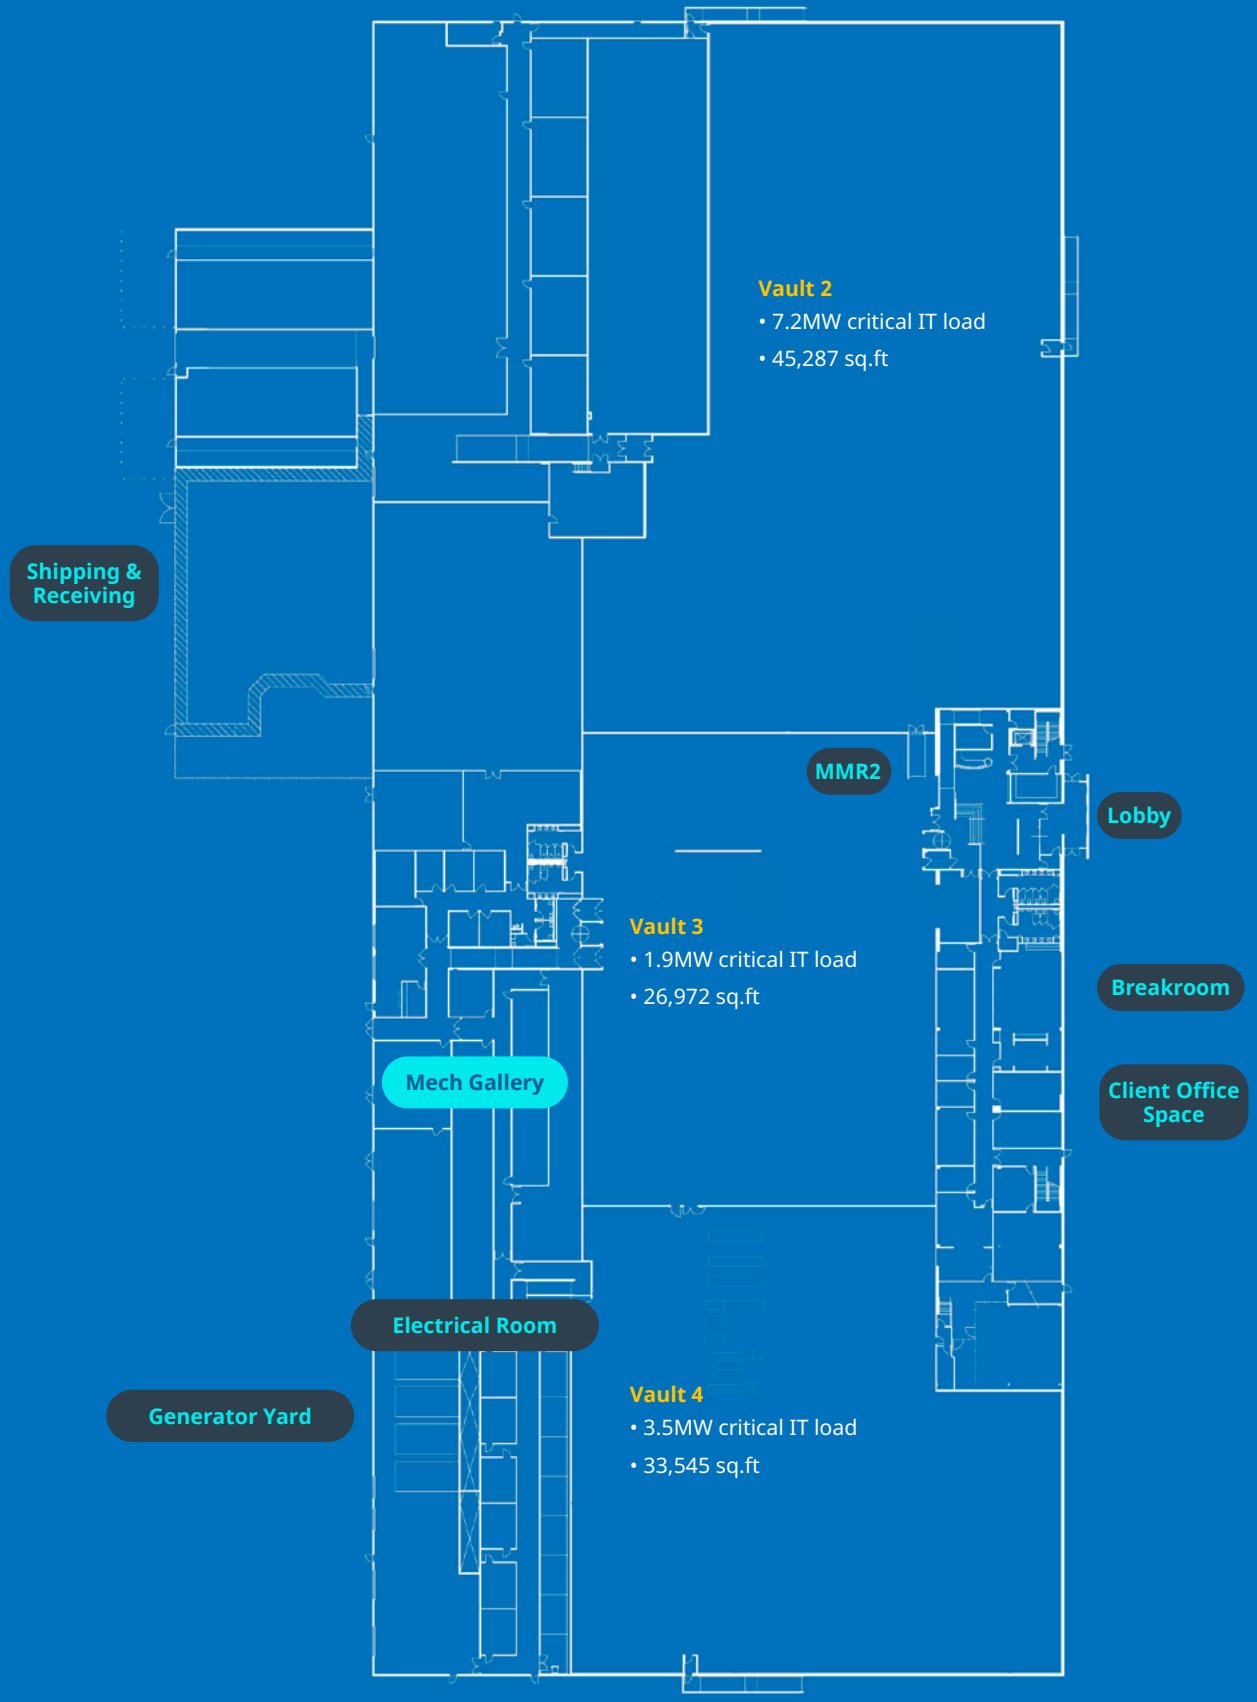

Sacramento CA1 Layout

All rights reserved. The information in this data sheet contains only general descriptions which may not apply for each individual case or may change as products and services levels are adapted to new technological development. The required service elements are only binding when explicitly stated in a service contract. Technical specifications may be subject to alterations.