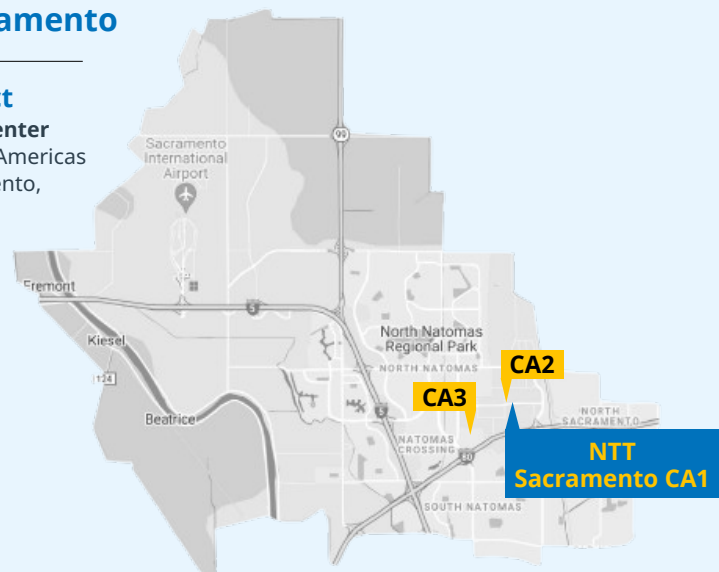

Address and contact

Sacramento CA1 Data Center
NTT Global Data Centers Americas
1200 Striker Ave. Sacramento,
CA 95834 United States

T: +1 916-286-3000

Sacramento CA1 Layout

All rights reserved. The information in this data sheet contains only general descriptions which may not apply for each individual case or may change as products and services levels are adapted to new technological development. The required service elements are only binding when explicitly stated in a service contract. Technical specifications may be subject to alterations.